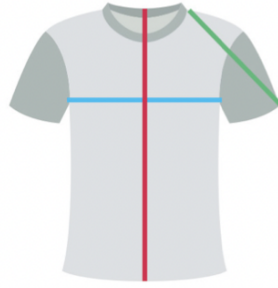

## SIZING GUIDE

### adidas Regista 20 Jersey

A1032916

How To Measure for the Perfect Fit:

- CHEST ACROSS:**  
Measure from armpit to armpit  
\*For chest circumference of item - double chest across measurement
- SLEEVE:**  
Measure from bottom on neck to fullest length of sleeve
- LENGTH:**  
Measure from top of collar to bottom of front hem