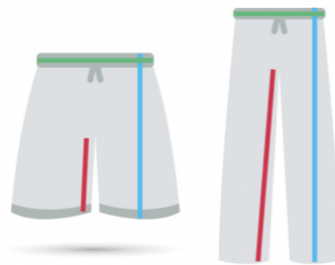

SIZING GUIDE

adidas Tastigo 19 Short

A1020265

How To Measure for the Perfect Fit:

- **LENGTH:**
  Measure from top of waistband to bottom hem
- **WIDTH:**
  Measure unstretched waistband from one side to the other
  *For waist circumference of item - double width measurement
- **INSEAM:**
  Measure inner most seam to bottom hem