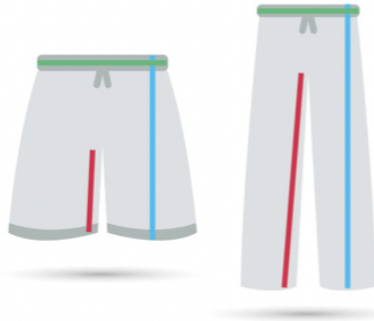

**How To Measure for the Perfect Fit:**

- **CHEST ACROSS:**  
Measure from armpit to armpit  
\*For chest circumference of item - double chest across measurement
- **SLEEVE:**  
Measure from bottom on neck to fullest length of sleeve
- **LENGTH:**  
Measure from top of collar to bottom of front hem

**ADIDAS WOMEN'S REGISTA 20 JERSEY**

XS	S	M	L	XL
Height: 5'4"	Height: 5'11"	Height: 5'7"	Height: 5'4"	Height: 5'4"
Weight: 97	Weight: 148	Weight: 145	Weight: 153	Weight: 164

SIZE	CHEST ACROSS	SLEEVE	LENGTH
S	17	11.5	24.5
M	18.5	12	25
L	20	12	25.5

**How To Measure for the Perfect Fit:**

- **LENGTH:**  
Measure from top of waistband to bottom hem
- **WIDTH:**  
Measure unstretched waistband from one side to the other  
\*For waist circumference of item - double width measurement
- **INSEAM:**  
Measure inner most seam to bottom hem

**ADIDAS WOMEN'S TASTIGO 19 SHORT**

S	M	L	XL
Height: 5' 0"	Height: 5' 10"	Height: 5' 11"	Height: 5' 10"
Weight: 126	Weight: 150	Weight: 141	Weight: 172

SIZE	LENGTH	WIDTH	INSEAM
S	12.5	12.5	4
M	12.5	13.5	4
L	12.5	14.5	4