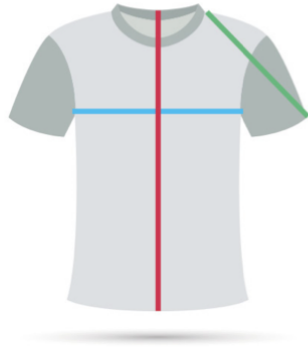

**How To Measure for the Perfect Fit:**

- **CHEST ACROSS:**  
Measure from armpit to armpit  
\*For chest circumference of item - double chest across measurement
- **SLEEVE:**  
Measure from bottom on neck to fullest length of sleeve
- **LENGTH:**  
Measure from top of collar to bottom of front hem

**ADIDAS WOMEN'S REGISTA 20 JERSEY**

XS	S	M	L	XL
Height: 5'4"	Height: 5'11"	Height: 5'7"	Height: 5'4"	Height: 5'4"
Weight: 97	Weight: 148	Weight: 145	Weight: 153	Weight: 164

SIZE	CHEST ACROSS	SLEEVE	LENGTH
S	17	11.5	24.5
M	18.5	12	25
L	20	12	25.5

**How To Measure for the Perfect Fit:**

- **LENGTH:**  
Measure from top of waistband to bottom hem
- **WIDTH:**  
Measure unstretched waistband from one side to the other  
\*For waist circumference of item - double width measurement
- **INSEAM:**  
Measure inner most seam to bottom hem